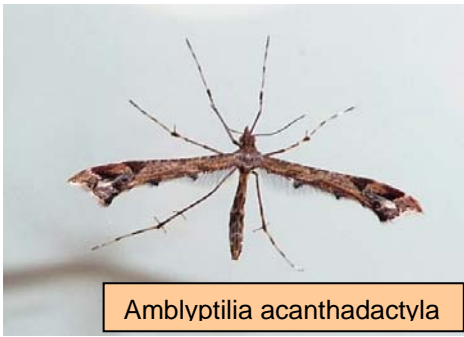

# Within Reach

12A

December 2010/January 2011

Amblyptilia acanthadactyla

Barred Rivulet

Bee Moth

Flame Shoulder

Super photos. Once again by Alison Lewis (see page 7)

Spindle Ermine

Swallowtail

Small Magpie

Turnip Moth

Michael Aves

Angela King

Joyce Harrison

Ross Clark