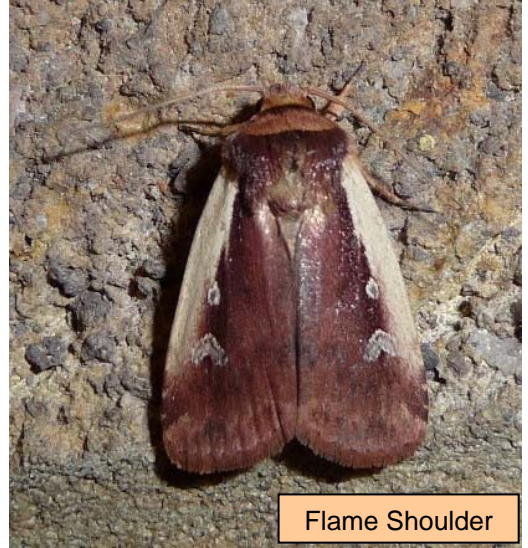

# Within Reach

12A

December 2010/January 2011

Amblyptilia acanthadactyla

Barred Rivulet

Bee Moth

Flame Shoulder

Super photos. Once again by Alison Lewis (see page 7)

Spindle Ermine

Swallowtail

Small Magpie

Turnip Moth

Michael Aves

Angela King

Joyce Harrison

Ross Clark